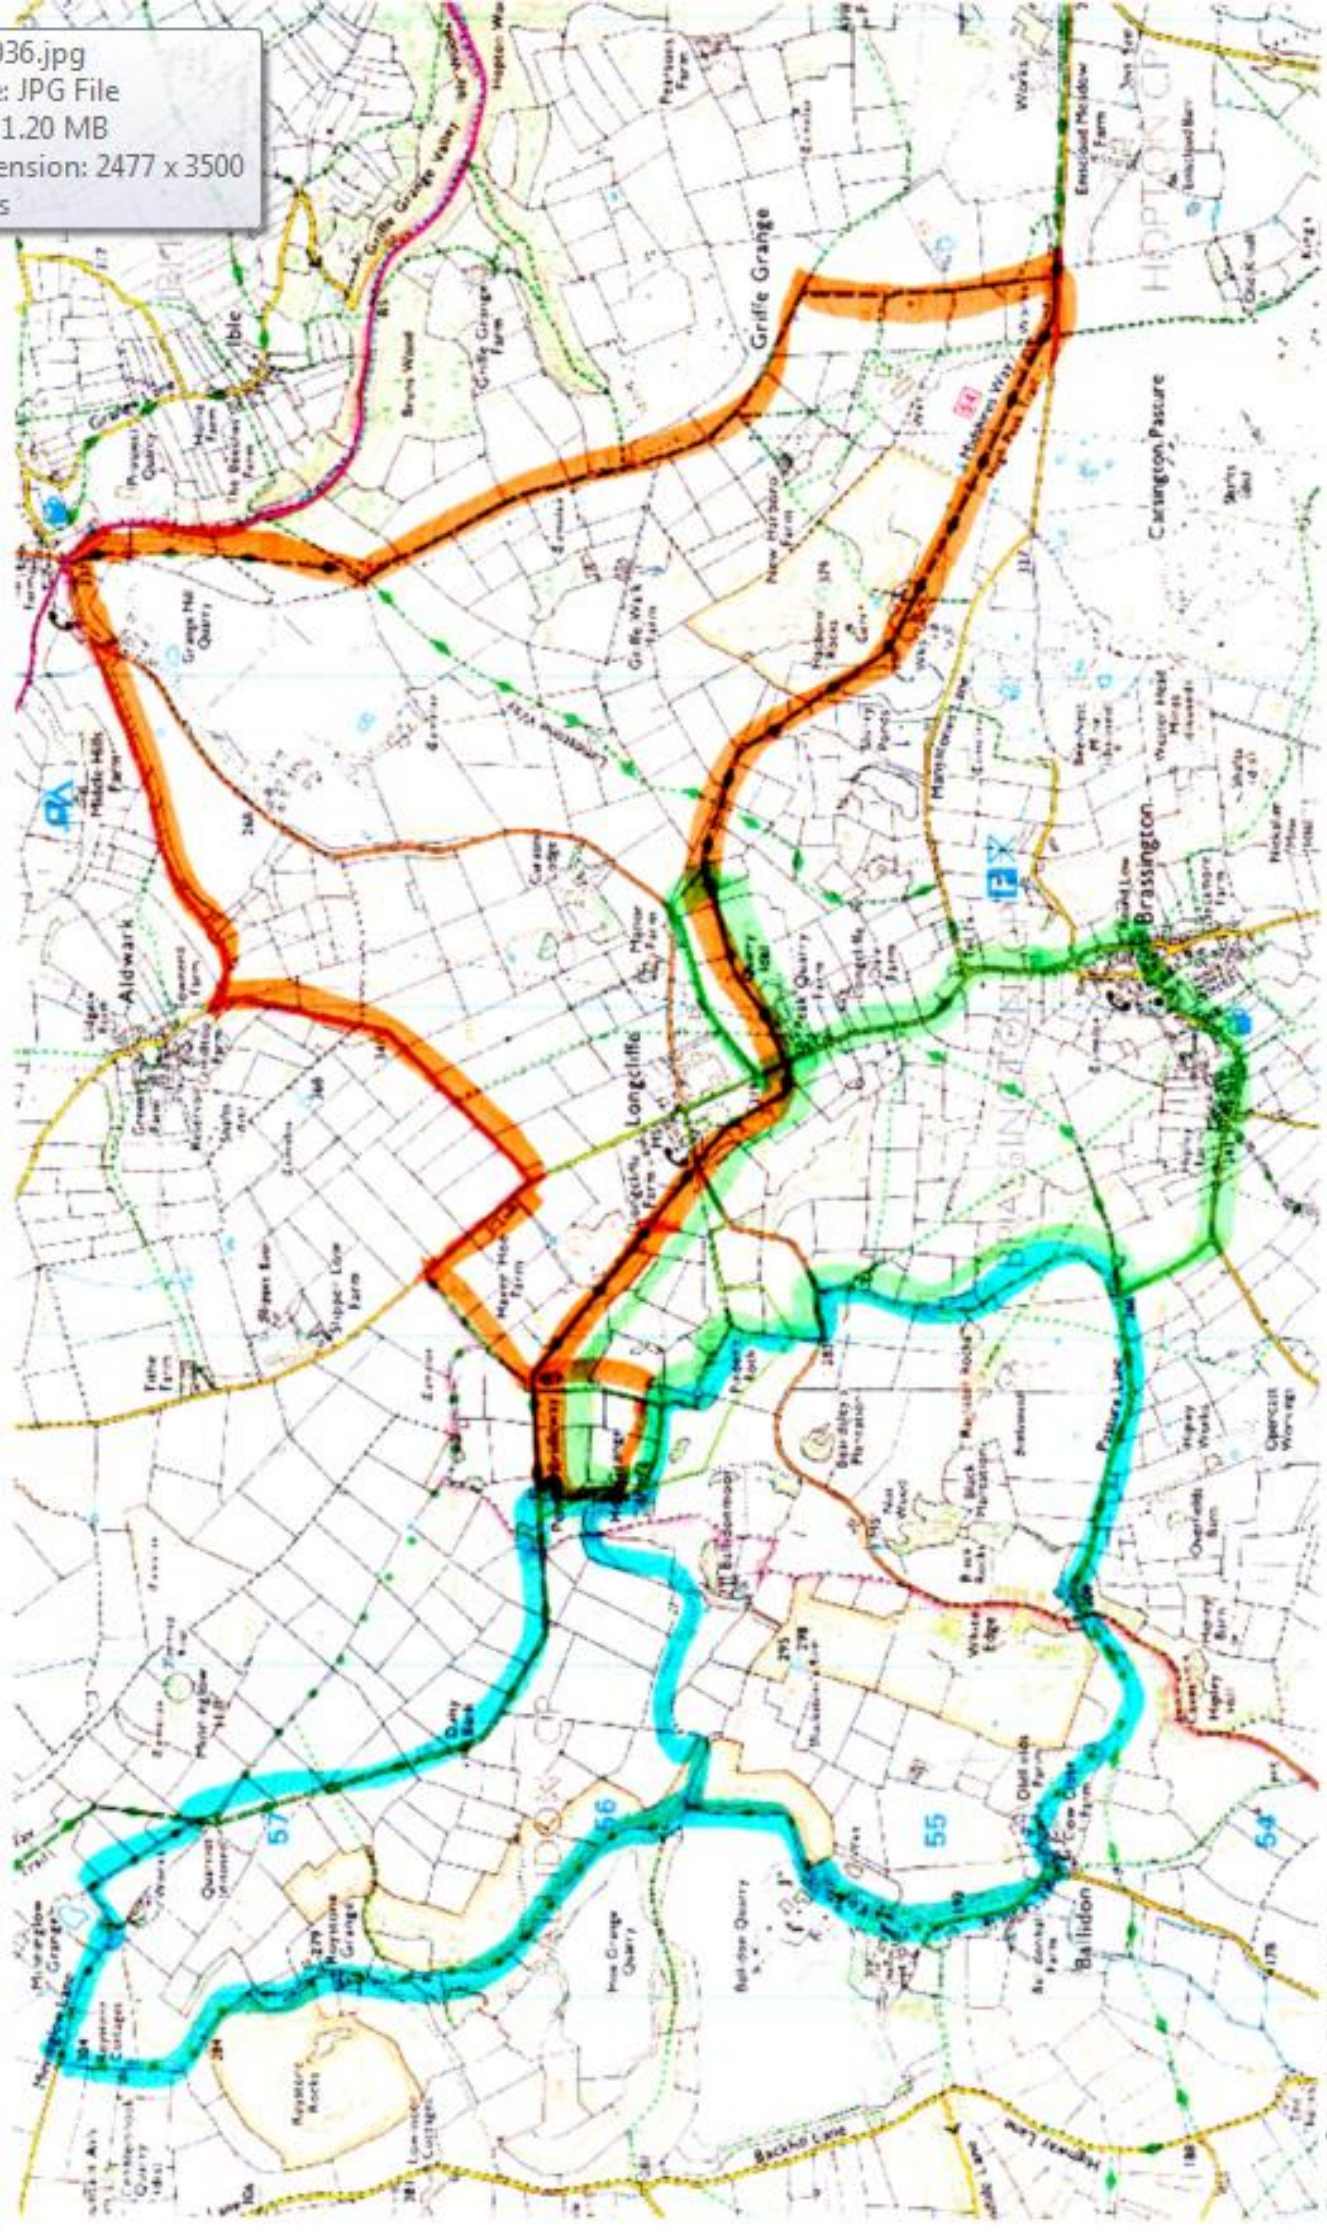

img036.jpg
Type: JPG File
Size: 1.20 MB
Dimension: 2477 x 3500
pixels

Route 1 Pastures Lane & Ballidon

Route 2 Aldwark & Griffie Grange

Route 3 Br

Scale 1:25,000