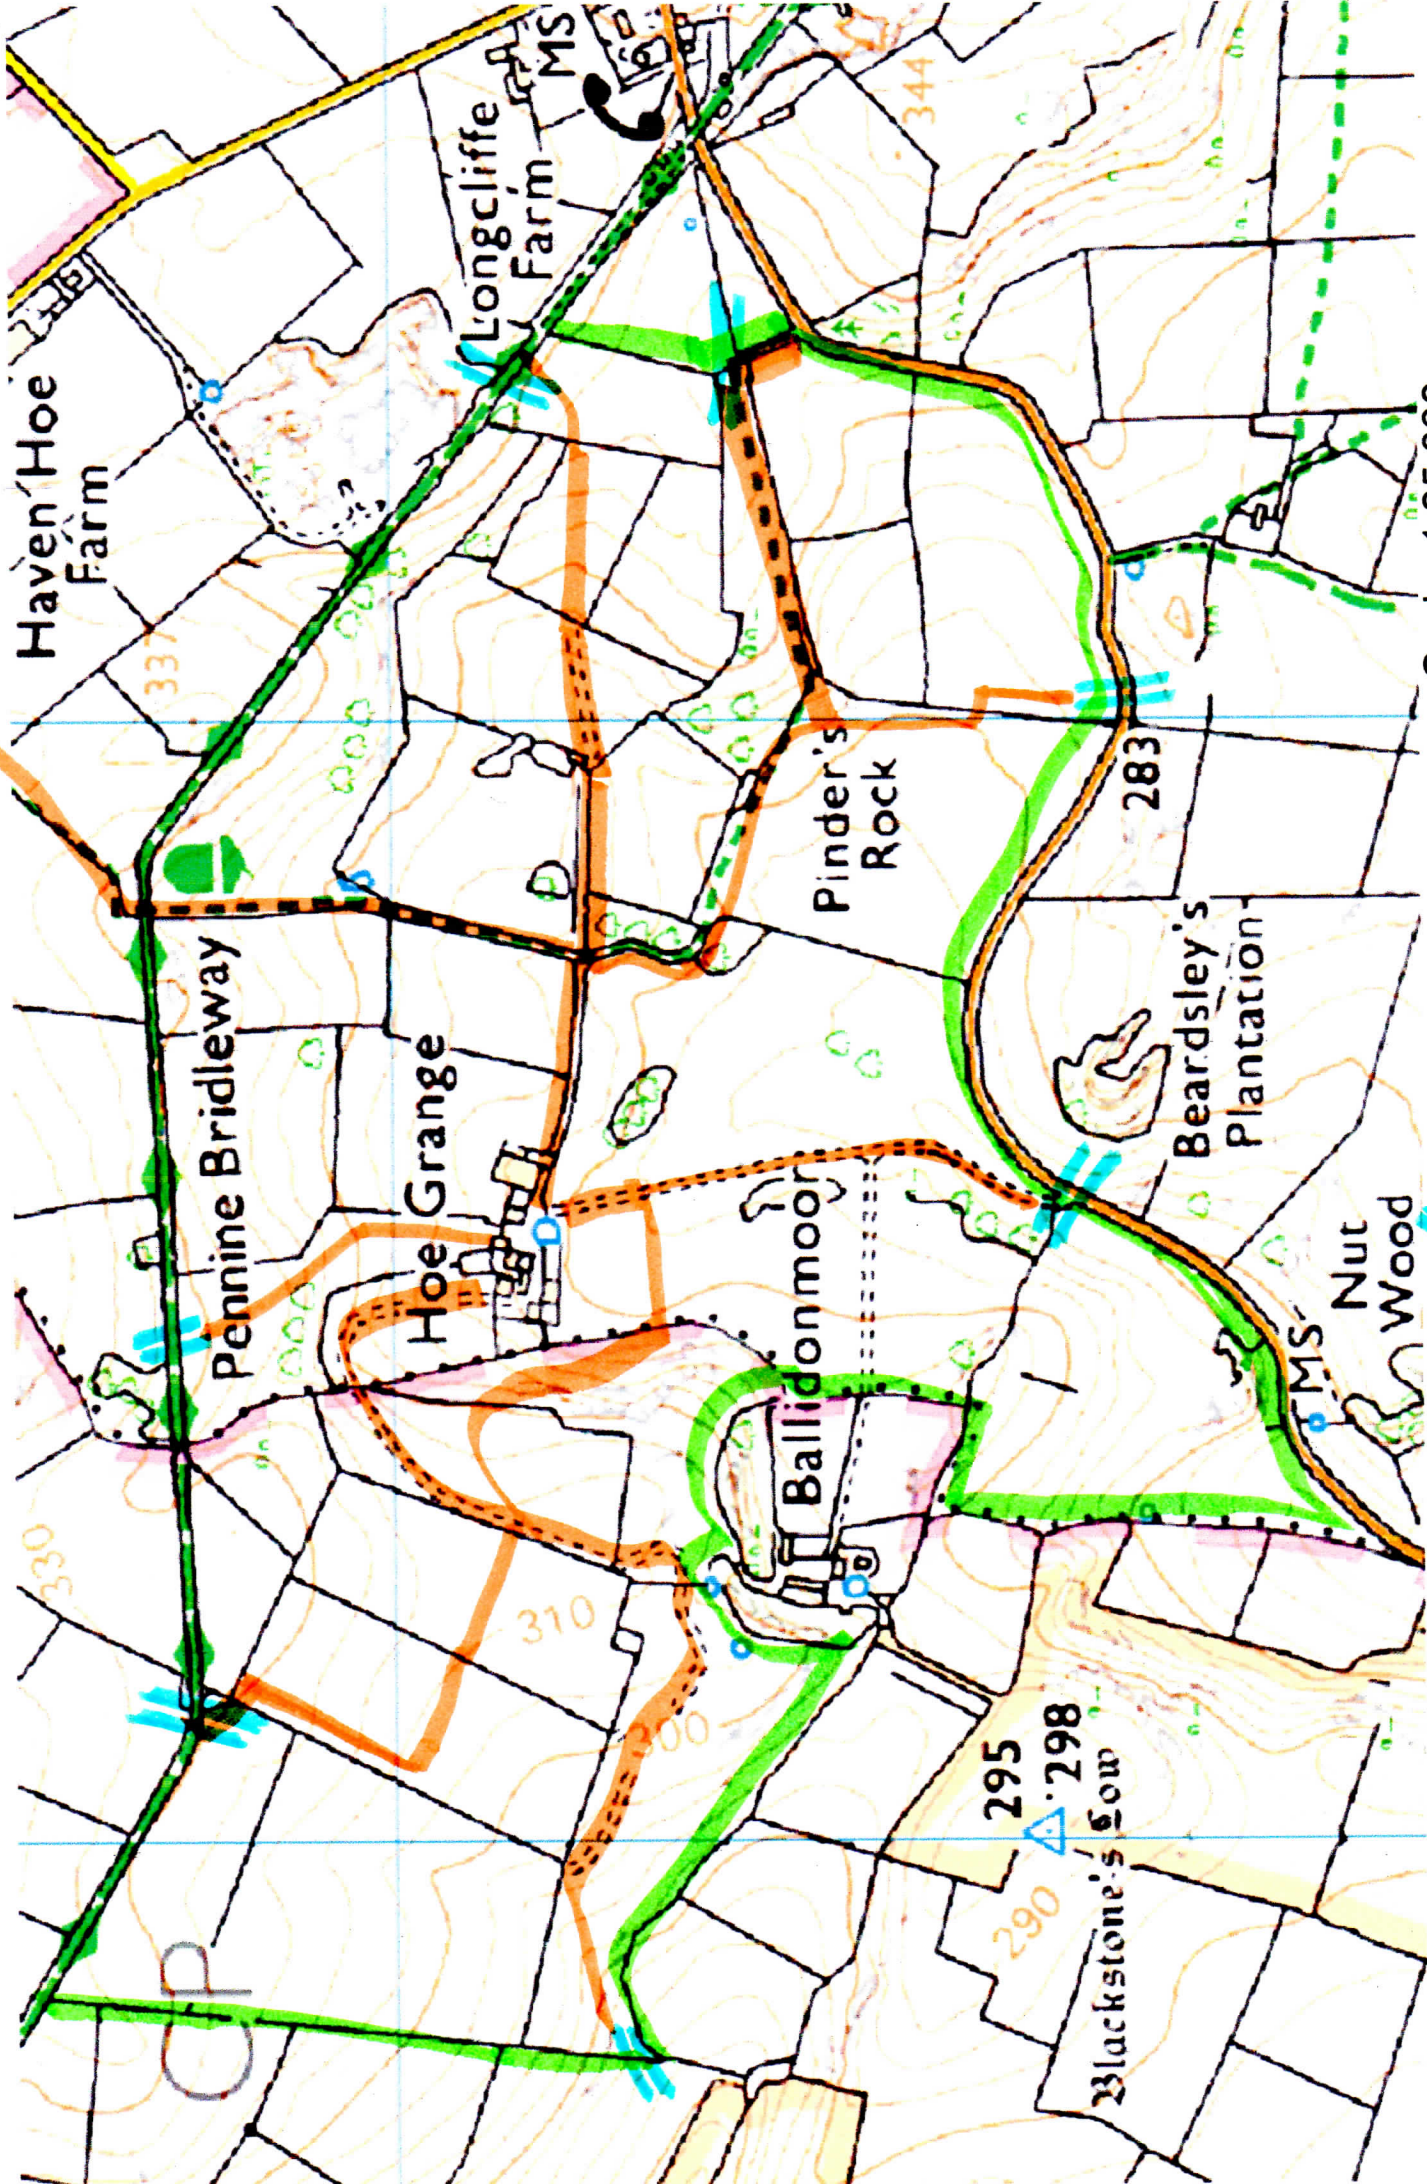

Hoe Grange Farm

Scale 1:25,000

Farm boundary Routes Gates